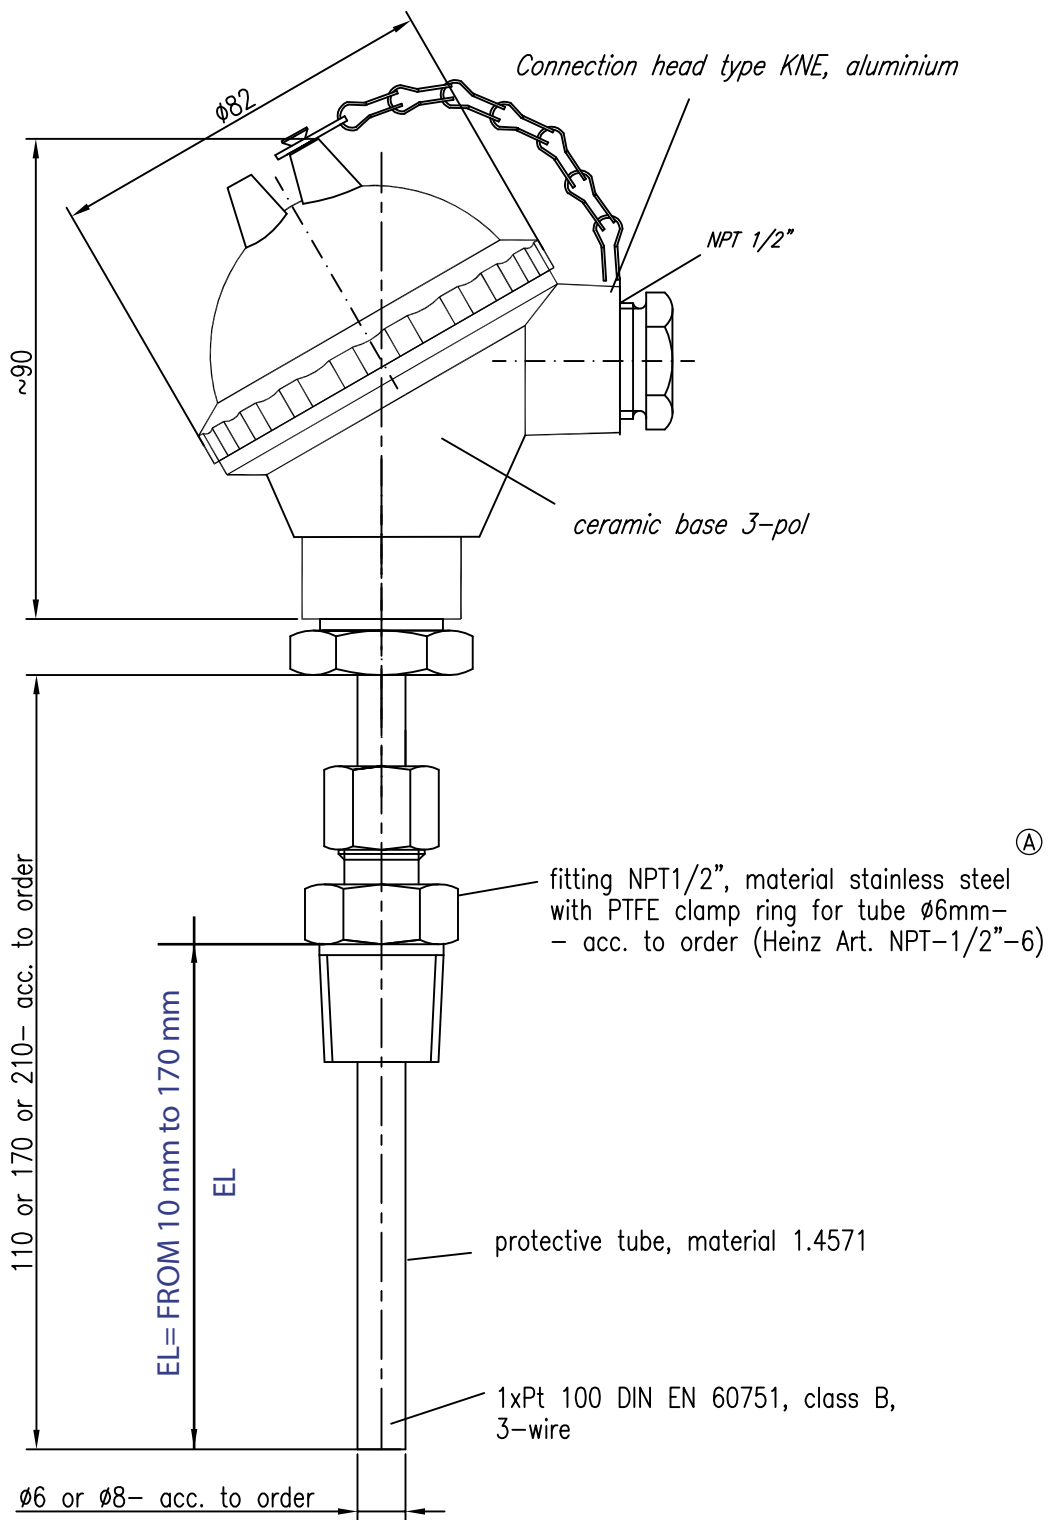

The copying, distribution and utilization of this documents as well as the communication of its contents to others without expressed authorization is prohibited.

3-wire connection
Working temperature: -40°C to +400°C

	1	2	3	4	5	(tolerances)		Scale ---
	6	7	8	9	10			(Material)
							Author	PT100-3W-6mm-110-170-210 PT100-3W-8mm-110-170-210
						28.10.20		
						Drawing number:		 www.intrial.com.pe
A			28.10.20	lak.		 Made in Germany		
Rev.	Revision record	Date	Auth.			Intrial		1 Sh.